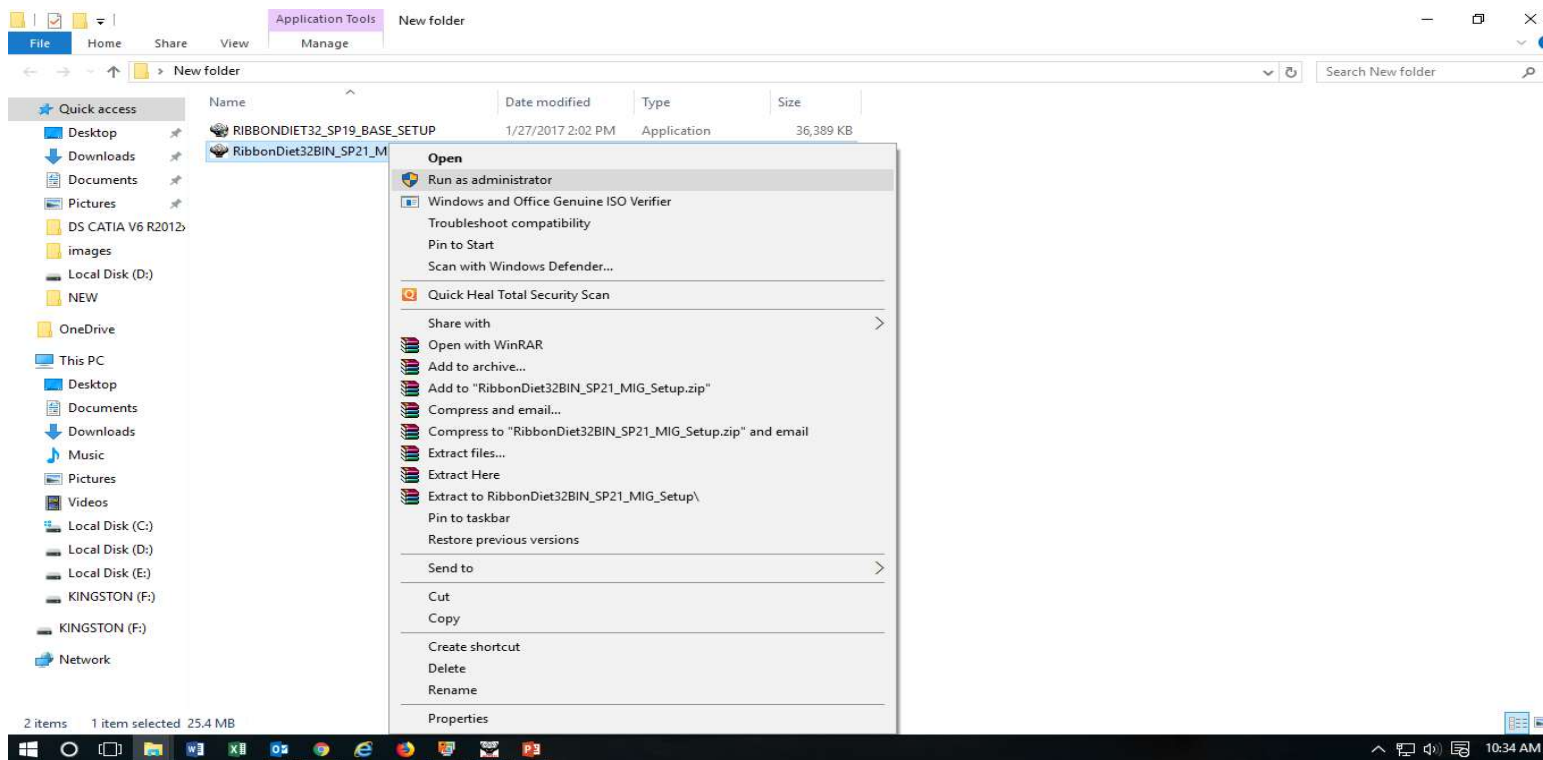

After finish, kindly run RibbonDiet32BIN_SP24_MIG_Setup with run as administrator